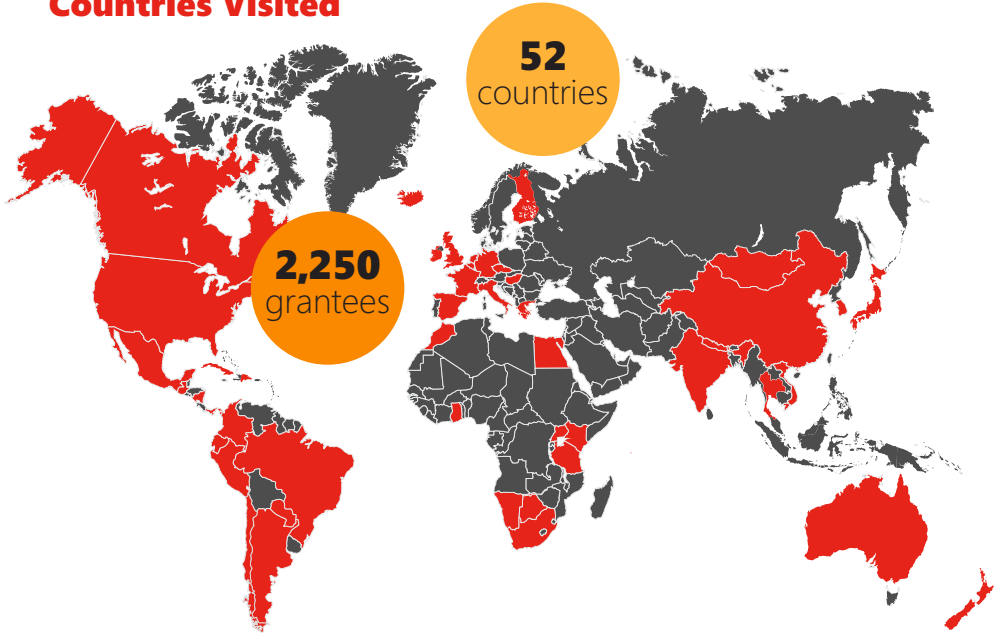

Applicant checklist

- ✓ Ask your counselor, teacher or mentor to apply on your behalf. Students cannot apply directly.
- ✓ Trips must be at least 2 weeks long.
- ✓ Your family will be required to submit documents that demonstrate financial need based on our criteria for eligibility. Grants are targeted for low income households.
- ✓ School trips and trips with family or friends are not eligible for funding.
- ✓ You must be in good academic standing.
- ✓ No previous extended, independent travel away from home.

Countries Visited

Ask your counselor, teacher or mentor to apply here:
oprpcf.org/for-students/enrichment-grants

**Crystal
Charitable Fund**

OAK PARK-RIVER FOREST COMMUNITY FOUNDATION

Any questions?
Contact Elizabeth Chadri at
echadri@oprpcf.org.